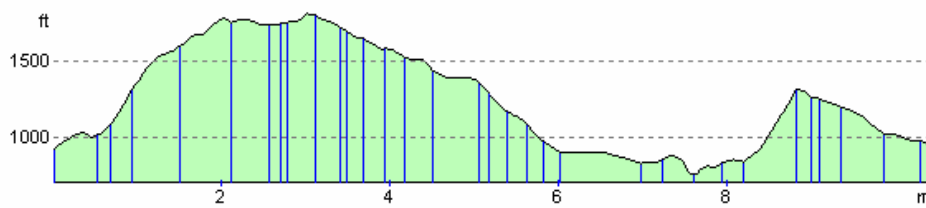

Start at High Down Car Park, behind Dartmoor Inn, Lydford SX 525 853

© 2006 Crown Copyright; Ordnance Survey, Licence Number PU 100034184

Prepared with Memory-Map