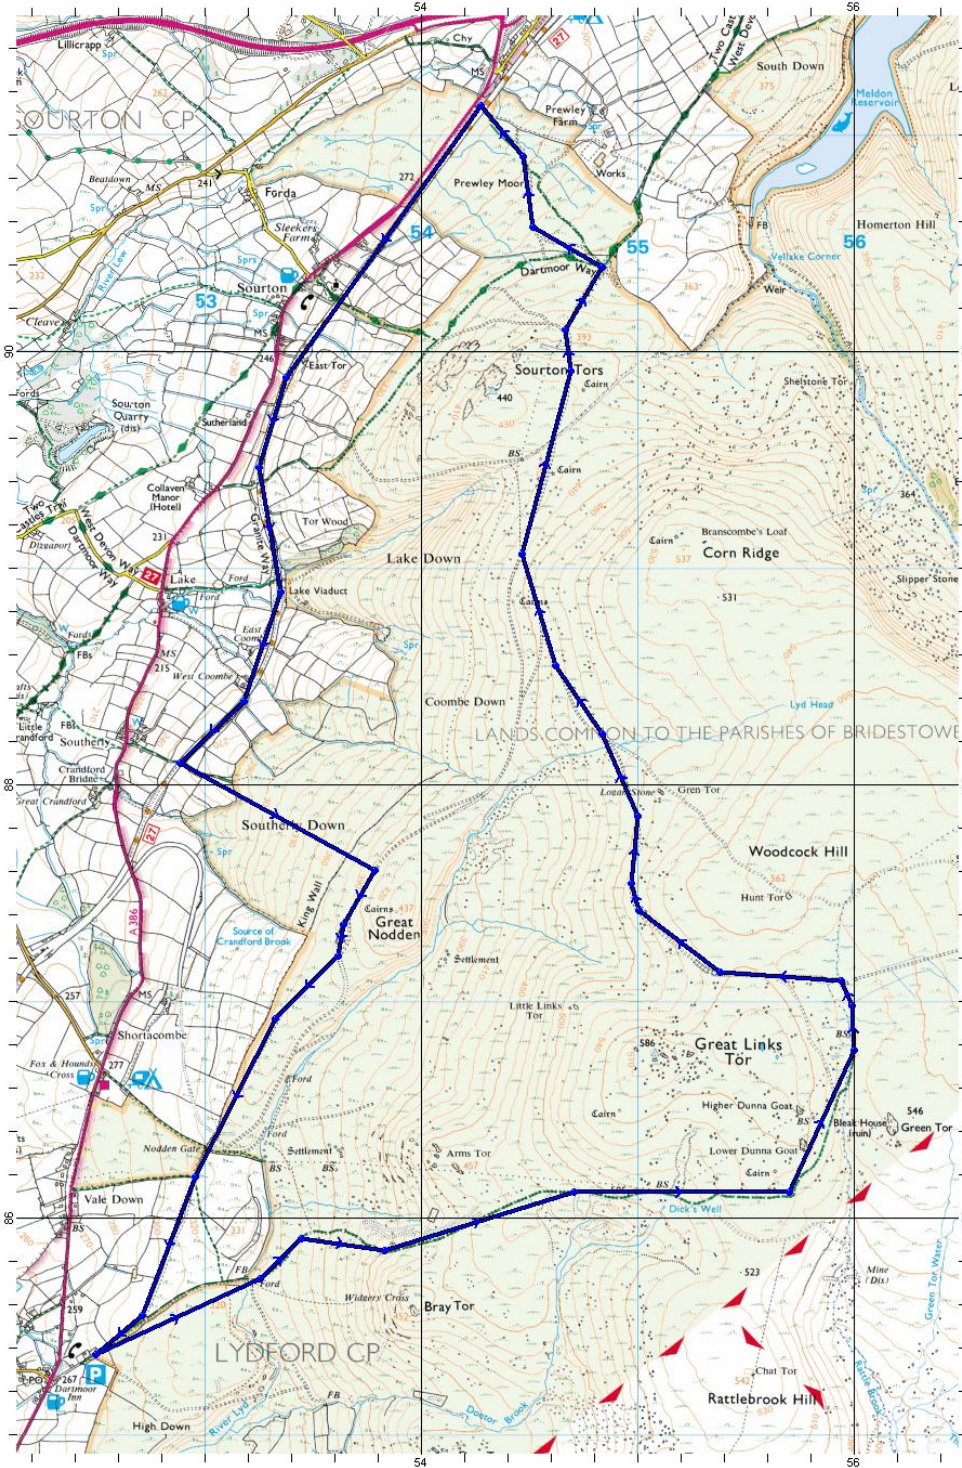

Start at High Down Car Park, behind Dartmoor Inn, Lydford SX 525 853

© 2006 Crown Copyright; Ordnance Survey, Licence Number PU 100034184

Prepared with Memory-Map