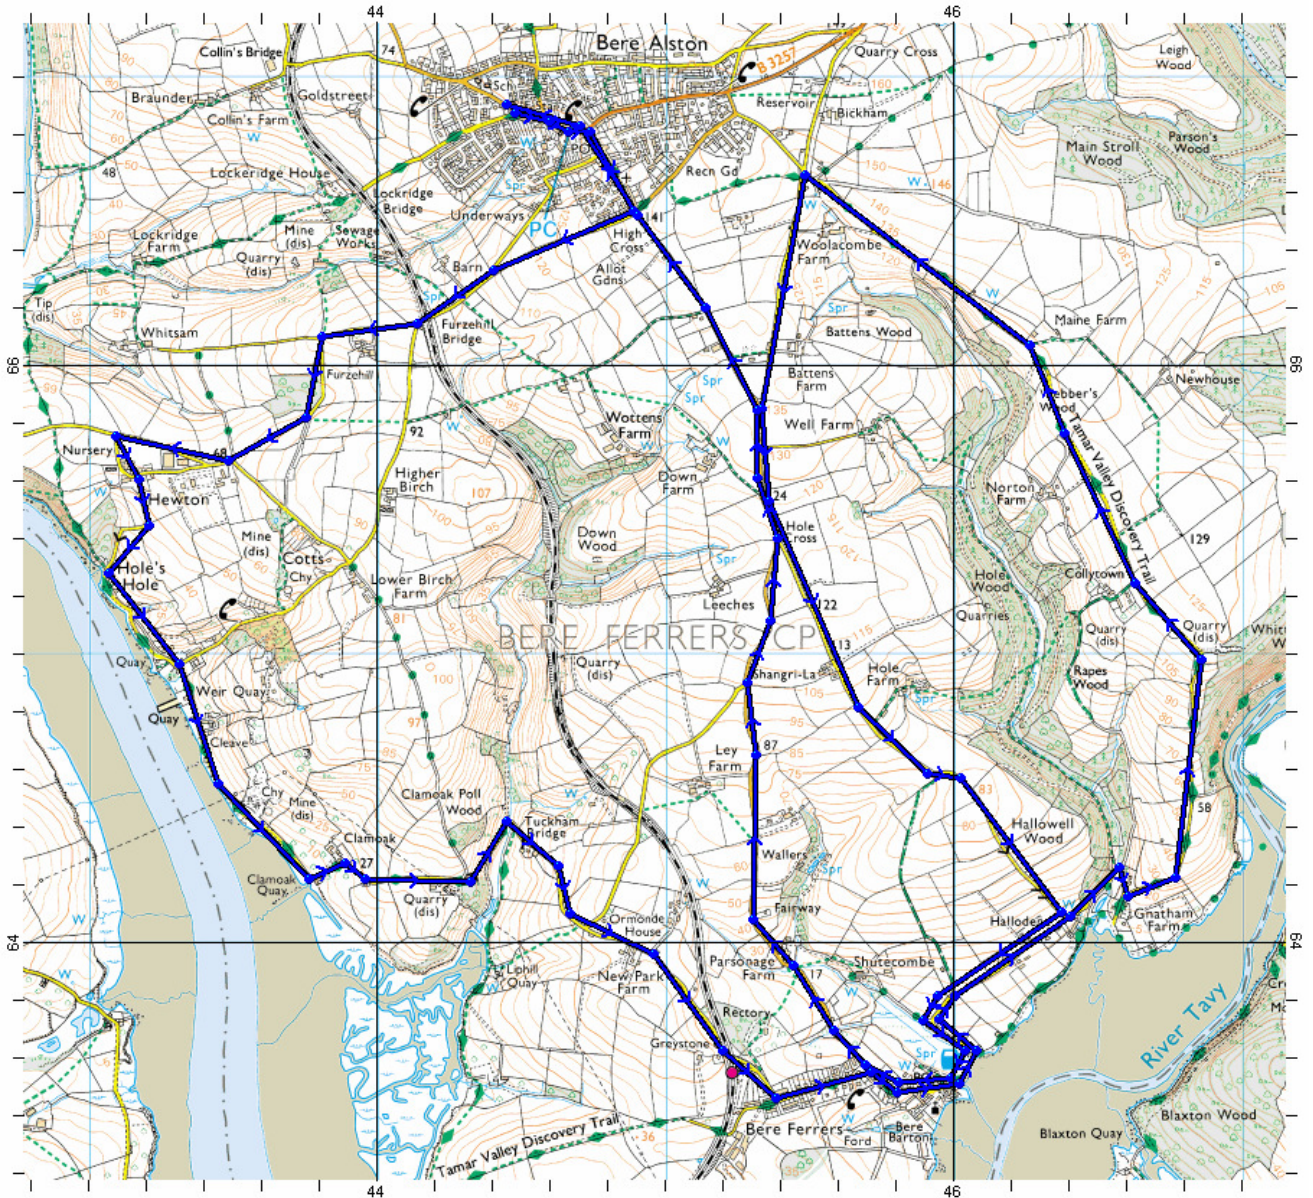

# Bere Alston 20k

Summary (Ben Pen See Saw – 20k of up and down)

Route Distance: 19.9 km    Estimated Time: 2:21

Total Ascent: 473 m    Total Descent: 470 m

## Elevation Profile